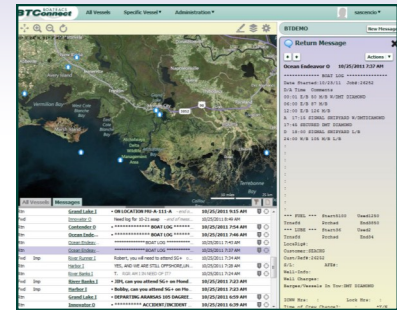

Boatrac BTConnect[™]

Web-based messaging and mapping software to access fleet-wide data across communications hardware from any device!

CONNECT *with your entire fleet from any device*

Get Easy Access - Login from any device to get the right information at the right time. Whether you are working from home, traveling or simply out of the office, BTConnect keeps you in constant connection with your boats.

View Every Vessel - See all of your boats on a single, web-based interface. BTConnect provides a unified view of your entire fleet and can work with any on-board communications hardware.

COMMUNICATE *through a single interface*

Integrate Functions - Tie together fleet mapping with two-way messaging to increase operational efficiencies. Create vessel groups and sub-groups to enhance communications at the divisional and corporate levels.

Improve Dispatching - Boost vessel performance with critical route planning capabilities. Utilize standard or custom layers and landmarks, and integrate AIS data to maximize your competitive advantage.