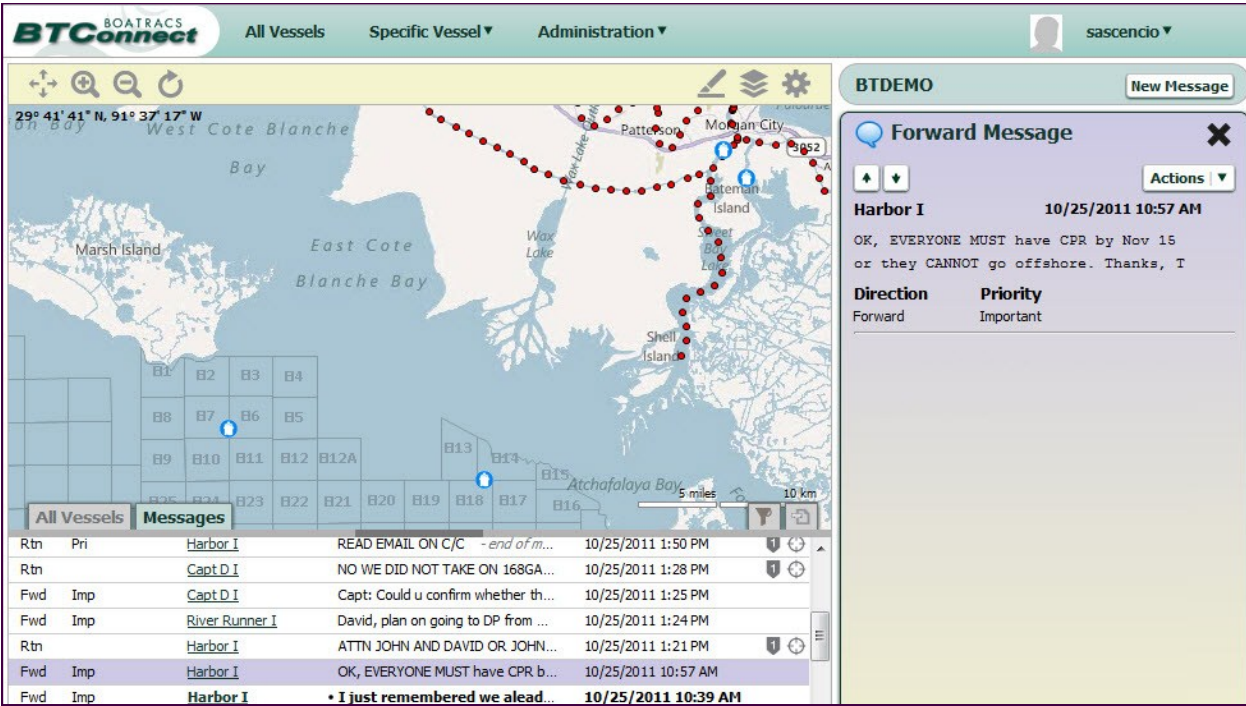

Fleet management features

For over 20 years Boatracs has been serving thousands of vessels and fleets of all sizes and complexity. Boatracs BTConnect™ is a powerful software platform that ties together the critical functions of visually managing a fleet with two-way messaging to give owners and operators maximum flexibility in managing their maritime operation.

Messaging	Mapping	Mobile
◆ Message from integrated map view ◆ One click filtering ◆ Restrict access to vessel information by User ◆ Message a single vessel or vessel groups ◆ Reports in seconds	◆ Current location data and position history ◆ Street/aerial views ◆ Map layers (mile markers, lease blocks, closed areas) ◆ Instant landmark creation with a single click ◆ Route planning	◆ Web-based for access from any computer ◆ Login from mobile devices ◆ Seamless integration across hardware systems ◆ Easily manage your fleet from an iPad ◆ Multiple user logins

877.468.8722

www.boatracs.com