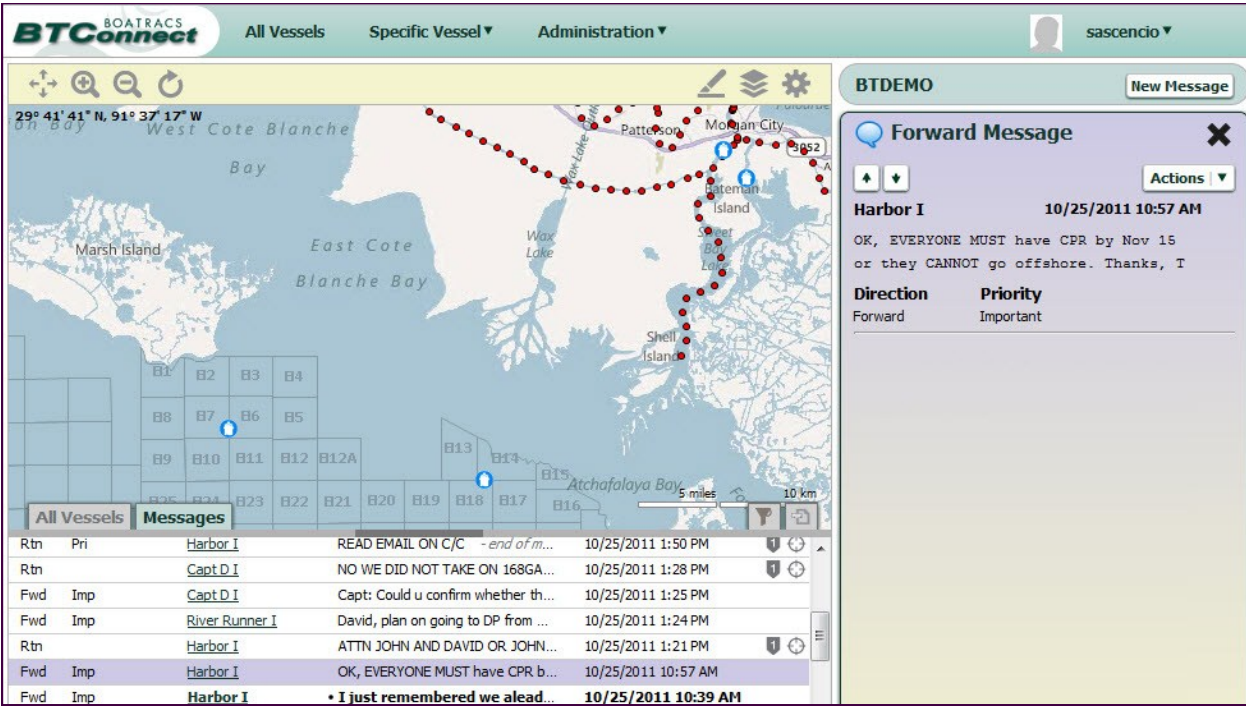

For more information call **1.800.262.8722**
 email us at sales@boatrac.com or visit www.boatrac.com

Fleet management features

For over 20 years Boatracs has been serving thousands of vessels and fleets of all sizes and complexity. Boatracs BTConnect™ is a powerful software platform that ties together the critical functions of visually managing a fleet with two-way messaging to give owners and operators maximum flexibility in managing their maritime operation.

Messaging	Mapping	Mobile
<ul style="list-style-type: none"> ◆ Message from integrated map view ◆ One click filtering ◆ Restrict access to vessel information by User ◆ Message a single vessel or vessel groups ◆ Reports in seconds 	<ul style="list-style-type: none"> ◆ Current location data and position history ◆ Street/aerial views ◆ Map layers (mile markers, lease blocks, closed areas) ◆ Instant landmark creation with a single click ◆ Route planning 	<ul style="list-style-type: none"> ◆ Web-based for access from any computer ◆ Login from mobile devices ◆ Seamless integration across hardware systems ◆ Easily manage your fleet from an iPad ◆ Multiple user logins

877.468.8722

www.boatracs.com

Fleet management features

For over 20 years Boatracs has been serving thousands of vessels and fleets of all sizes and complexity. Boatracs BTConnect™ is a powerful software platform that ties together the critical functions of visually managing a fleet with two-way messaging to give owners and operators maximum flexibility in managing their maritime operation.