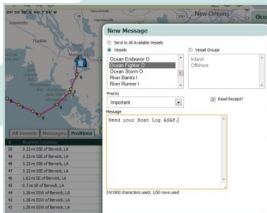

Boatrac BTConnect[™]

Web-based messaging and mapping software to access fleet-wide data across communications hardware from any device!

CONNECT *with your entire fleet from any device*

Get Easy Access - Login from any device to get the right information at the right time. Whether you are working from home, traveling or simply out of the office, BTConnect keeps you in constant connection with your boats.

View Every Vessel - See all of your boats on a single, web-based interface. BTConnect provides a unified view of your entire fleet and can work with any on-board communications hardware.

COMMUNICATE *through a single interface*

Integrate Functions - Tie together fleet mapping with two-way messaging to increase operational efficiencies. Create vessel groups and sub-groups to enhance communications at the divisional and corporate levels.